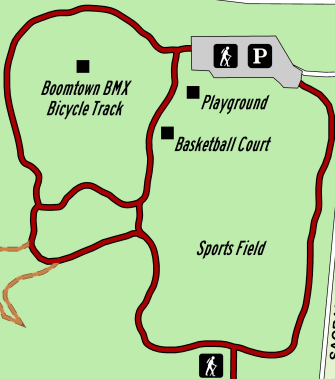

— Dirt
— Paved

SHASTA DAM BLVD

LAKE BLVD

HILL BLVD

SACRAMENTO ST

LASSEN ST

BEACON ST

SHASTA ST

ROSE AVE

Bus Stop
 Trailhead